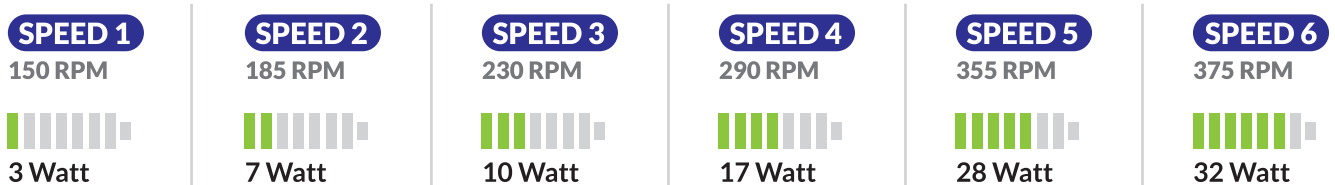

POWER CONSUMPTION AT DIFFERENT SPEED

The power consumption of the Sinox Power fan varies with the speed at which it is set.