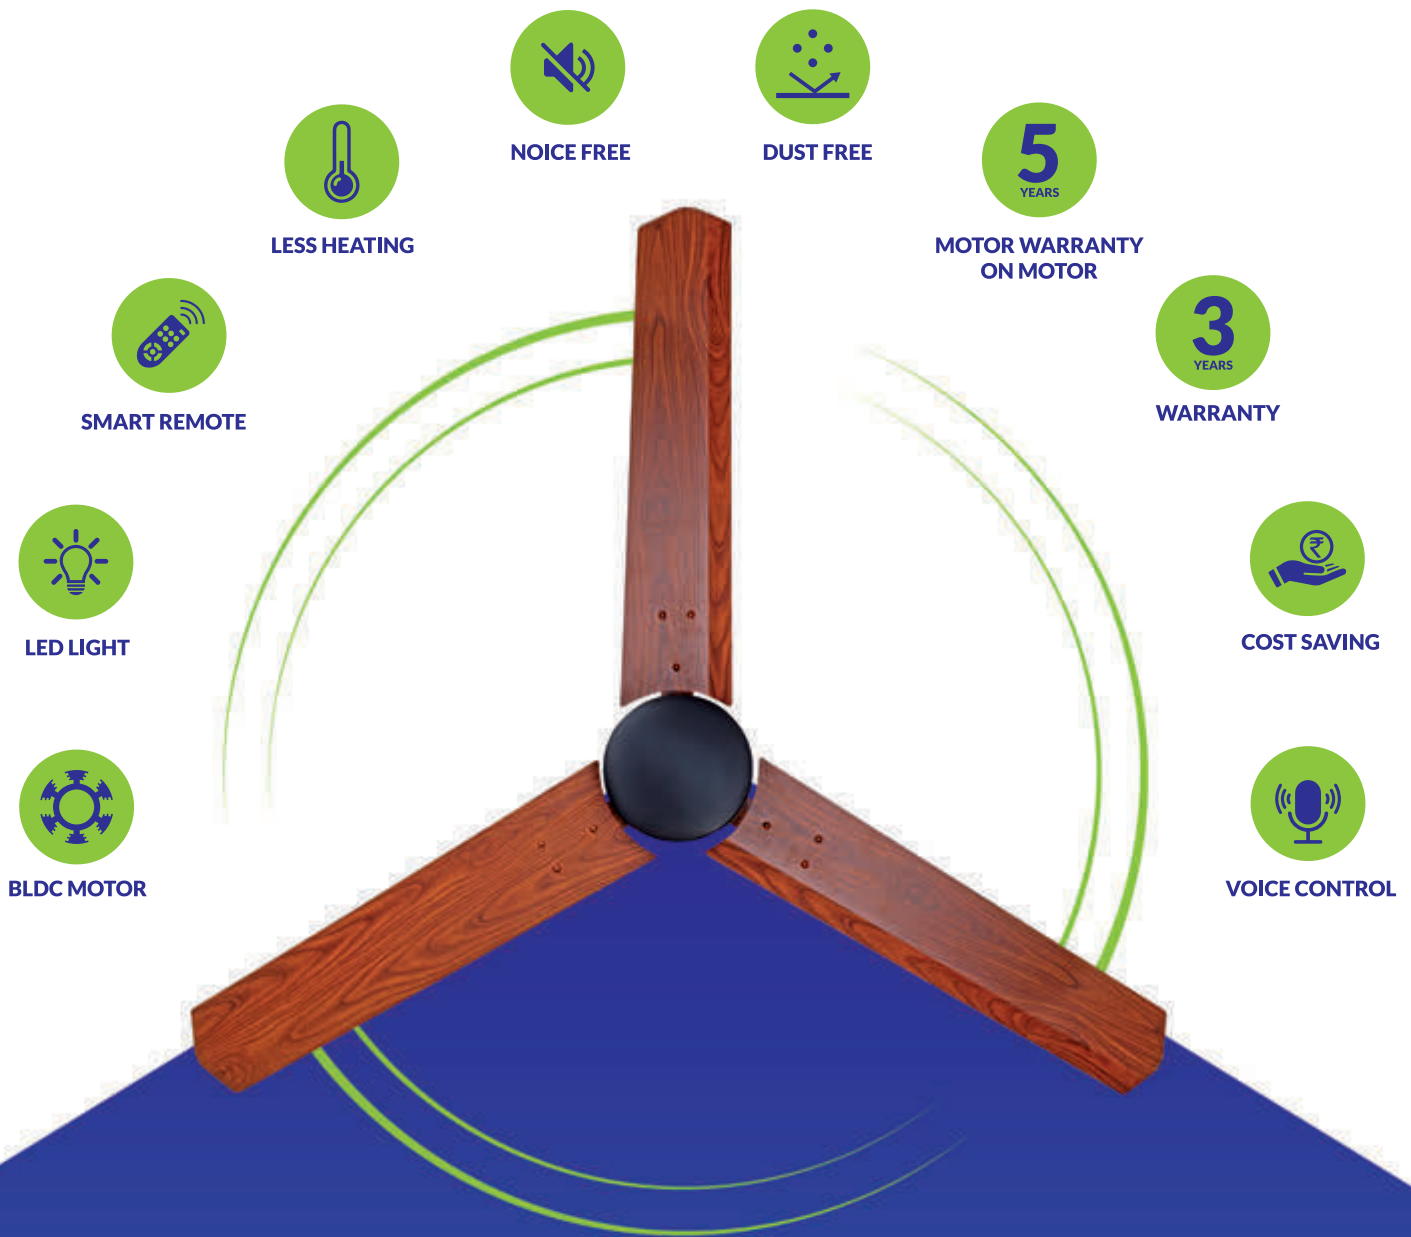

COMPARE WITH ORDINARY FAN

फैन बदली
बिल बदली

SAVE UPTO **₹ 2000** ON YOUR ELECTRICITY BILL

FEATURES THAT MAKE US SMART

Our BLDC Fan comes with a lot of features that make us smart. Smart Ceiling Fans are advanced, with a robust build and exotic design, but have a low energy demand - making them the best Smart Fans. Our fan is equipped with a Smart Fan Intelligent Controller that works via remote control.