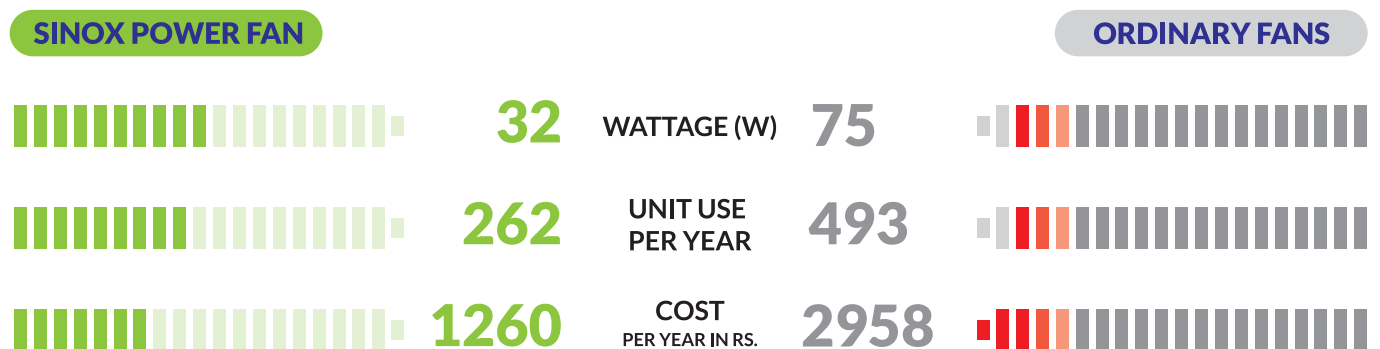

COMPARE WITH ORDINARY FAN